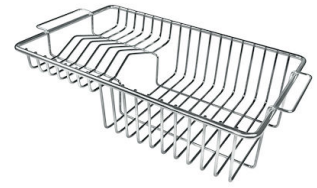

## OPTIONAL ACCESSORIES

**Glass chopping board**  
8631 300

**HDPE Chopping board**  
8657 001

**HPDE Twin chopping board**  
8644 101

**Stainless steel plate rack**  
8100 303  
\* only in combination with the accessory  
8644 101

**White bowl**  
8153 100

**Black grid**  
8100 617

**Graters kit with ring-holder and  
food collection tray**  
8159 101  
\* only in combination with the accessory  
8644 101

**Iroko-wood sliding chopping board  
with stainless steel colander**  
8644 044

**Stainless steel perforated tray**

8151 000

\* only in combination with the accessory  
8644 101

**Stainless steel perforated tray PVD  
Copper**

8151 008

\* only in combination with the accessory  
8644 101